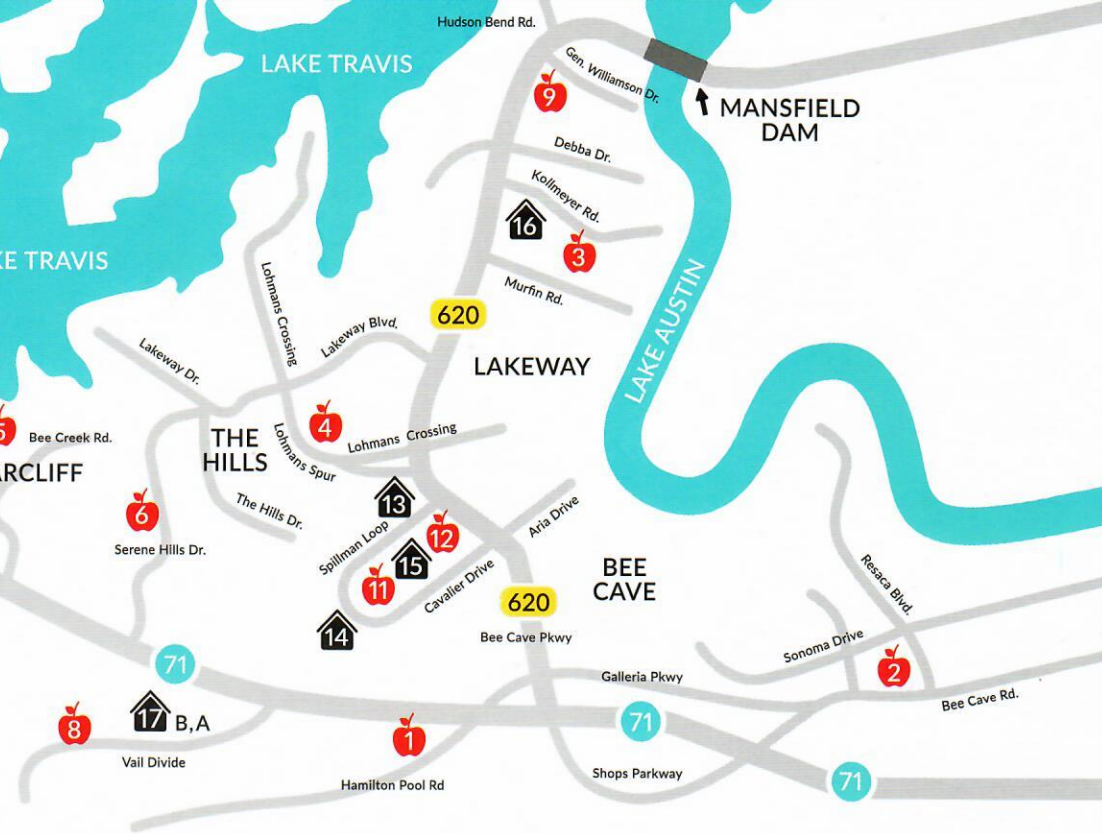

SPICEWOOD

LAKE TRAVIS

LAKE TRAVIS

LAKE AUSTIN

MANSFIELD DAM

LAKEWAY

THE HILLS

BRIARCLIFF

BEE CAVE

2022 | 2023 DISTRICT MAP

SCHOOL ADMINISTRATION *map not to scale

- | | | |
|---|---|---|
| <p>1. BEE CAVE ELEMENTARY SCHOOL
14300 Hamilton Pool Road
Austin, TX 78738
512-533-6250</p> | <p>8. BEE CAVE MIDDLE SCHOOL
5400 Vail Divide
Austin, TX 78738
737-931-2400</p> | <p>14. CAVALIER ACTIVITY CENTER (ATHLETICS OFFICE)
3324 Ranch Road 620 South
Austin, TX 78738
512-533-6058</p> |
| <p>2. LAKE POINTE ELEMENTARY SCHOOL
11801 Sonoma Drive
Austin, TX 78738
512-533-6500</p> | <p>9. HUDSON BEND MIDDLE SCHOOL
15600 Lariat Trail
Austin, TX 78734
512-533-6400</p> | <p>15. PERFORMING ARTS CENTER
3324 Ranch Road 620 South
Austin, TX 78738
512-533-6022</p> |
| <p>3. LAKE TRAVIS ELEMENTARY SCHOOL
15303 Kollmeyer Drive
Austin, TX 78734
512-533-6300</p> | <p>10. LAKE TRAVIS MIDDLE SCHOOL
4932 Bee Creek Road
Spicewood, TX 78669
512-533-6200</p> | <p>16. EDUCATIONAL DEVELOPMENT CENTER
607 Ranch Road 620 North
Austin, TX 78734
512-533-6023</p> |
| <p>4. LAKEWAY ELEMENTARY SCHOOL
1701 Lohmann's Crossing Road
Austin, TX 78734
512-533-6350</p> | <p>11. LAKE TRAVIS HIGH SCHOOL
3324 Ranch Road 620 South
Austin, TX 78738
512-533-6100</p> | <p>17. TRANSPORTATION CENTER
16101 W. Hwy. 71
Austin, TX 78738
Bldg. A
512-533-6070</p> |
| <p>5. ROUGH HOLLOW ELEMENTARY SCHOOL
4219 Bee Creek Road
Spicewood, TX 78669
737-931-3000</p> | <p>12. LAKE TRAVIS HIGH SCHOOL ANNEX
3328 Ranch Road 620 South
Austin, TX 78738
512-533-7700</p> | <p>DISTRIBUTION CENTER
Bldg. B
512-533-6028</p> |
| <p>6. SERENE HILLS ELEMENTARY SCHOOL
3301 Serene Hills Drive
Austin, TX 78738
512-533-7400</p> | <p>13. CENTRAL ADMINISTRATION
3322 Ranch Road 620 South
Austin, TX 78738
512-533-6000</p> | <p>DATA CENTER
Bldg. B
512-533-6565</p> |
| <p>7. WEST CYPRESS HILLS ELEMENTARY SCHOOL
6112 Cypress Ranch Boulevard
Spicewood, TX 78669
512-533-7500</p> | | |